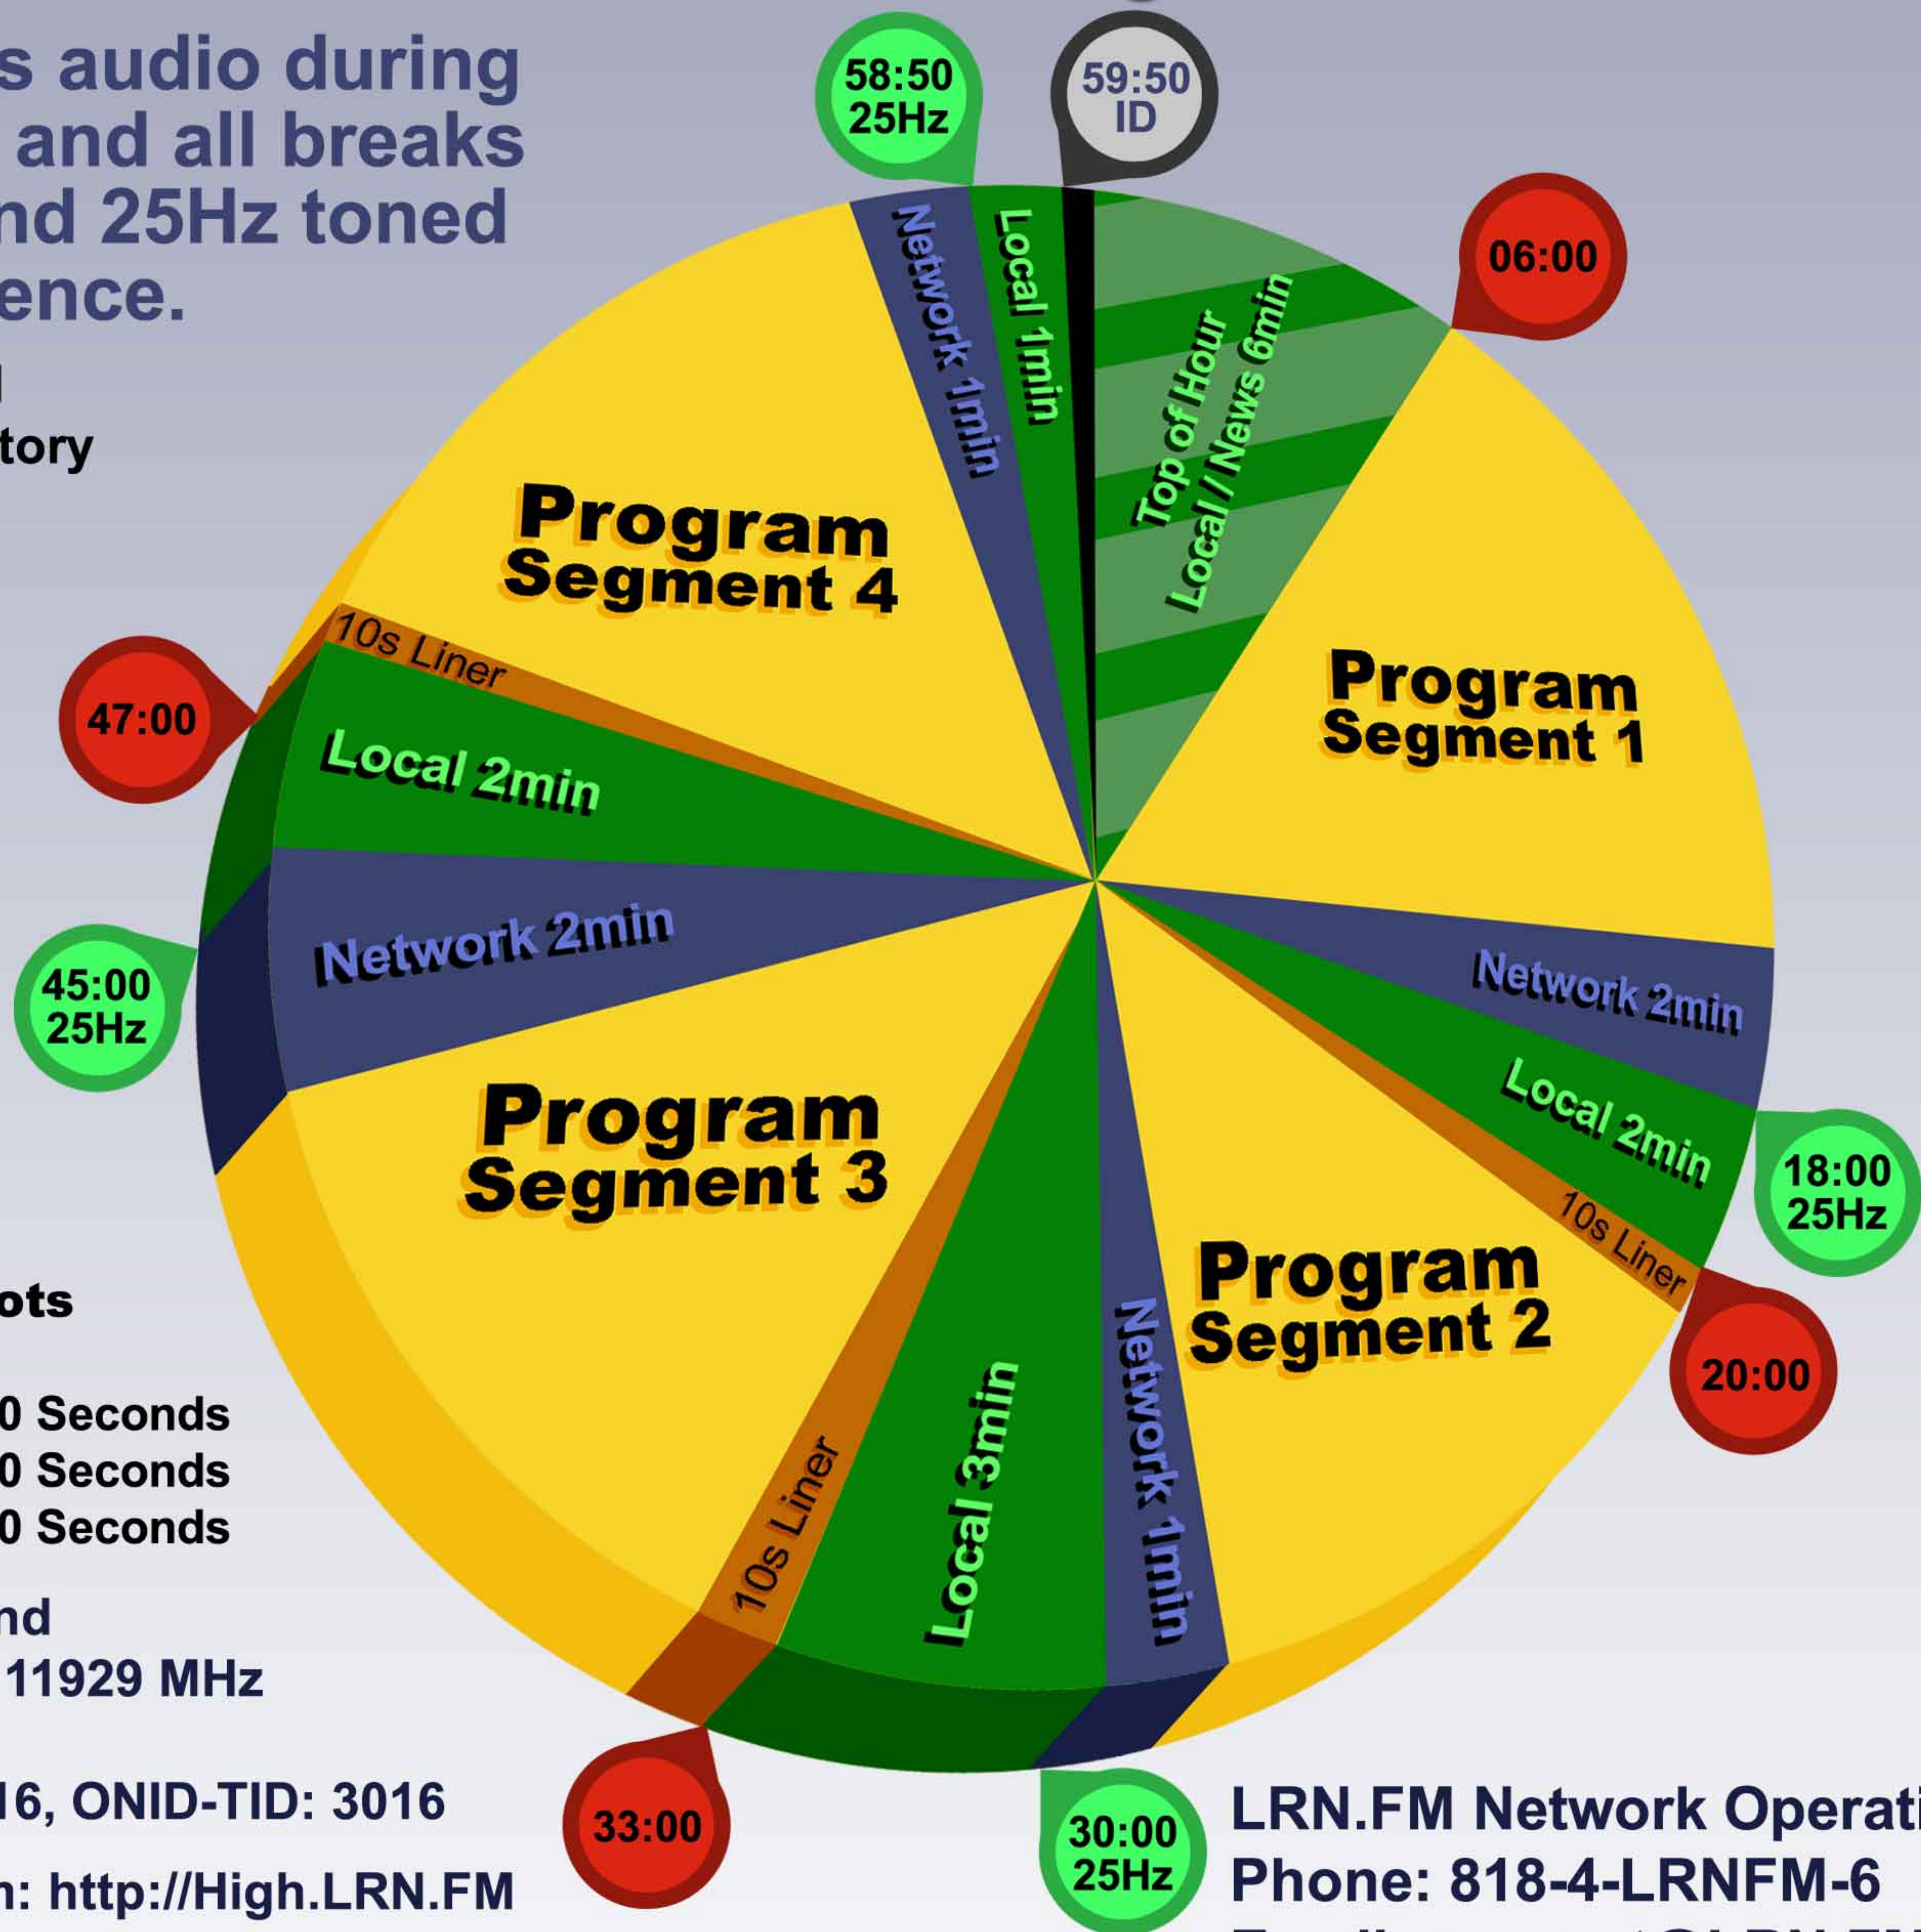

## Network-Wide Clock for All Live and Encore Programs

Network provides audio during locals and liners and all breaks are hard timed and 25Hz toned for your convenience.

14 Mins Locals: Optional  
06 Mins Network: Mandatory  
10 sec Liners: Optional

**Local Avails (25Hz)**  
00:00-06:00 - 6 Minutes  
18:00-20:00 - 2 Minutes  
30:00-33:00 - 3 Minutes  
45:00-47:00 - 2 Minutes  
58:50-59:50 - 1 Minutes

**:10 Liners**  
20:00, 33:00, 47:00

**:10 Station ID**  
59:50

**Program & Network Spots**  
06:00-18:00 - 12 Minutes  
20:10-30:00 - 09 Minutes, 50 Seconds  
33:10-45:00 - 11 Minutes, 50 Seconds  
47:10-58:50 - 11 Minutes, 40 Seconds

Satellite: Galaxy 19 Ku-Band  
LRN.FM, Transponder 11 - 11929 MHz  
Vertical Polarization  
Symbol Rate: 22000, SID: 16, ONID-TID: 3016  
Broadband Internet Stream: <http://High.LRN.FM>  
Emergency Listen Line: 760-569-7753