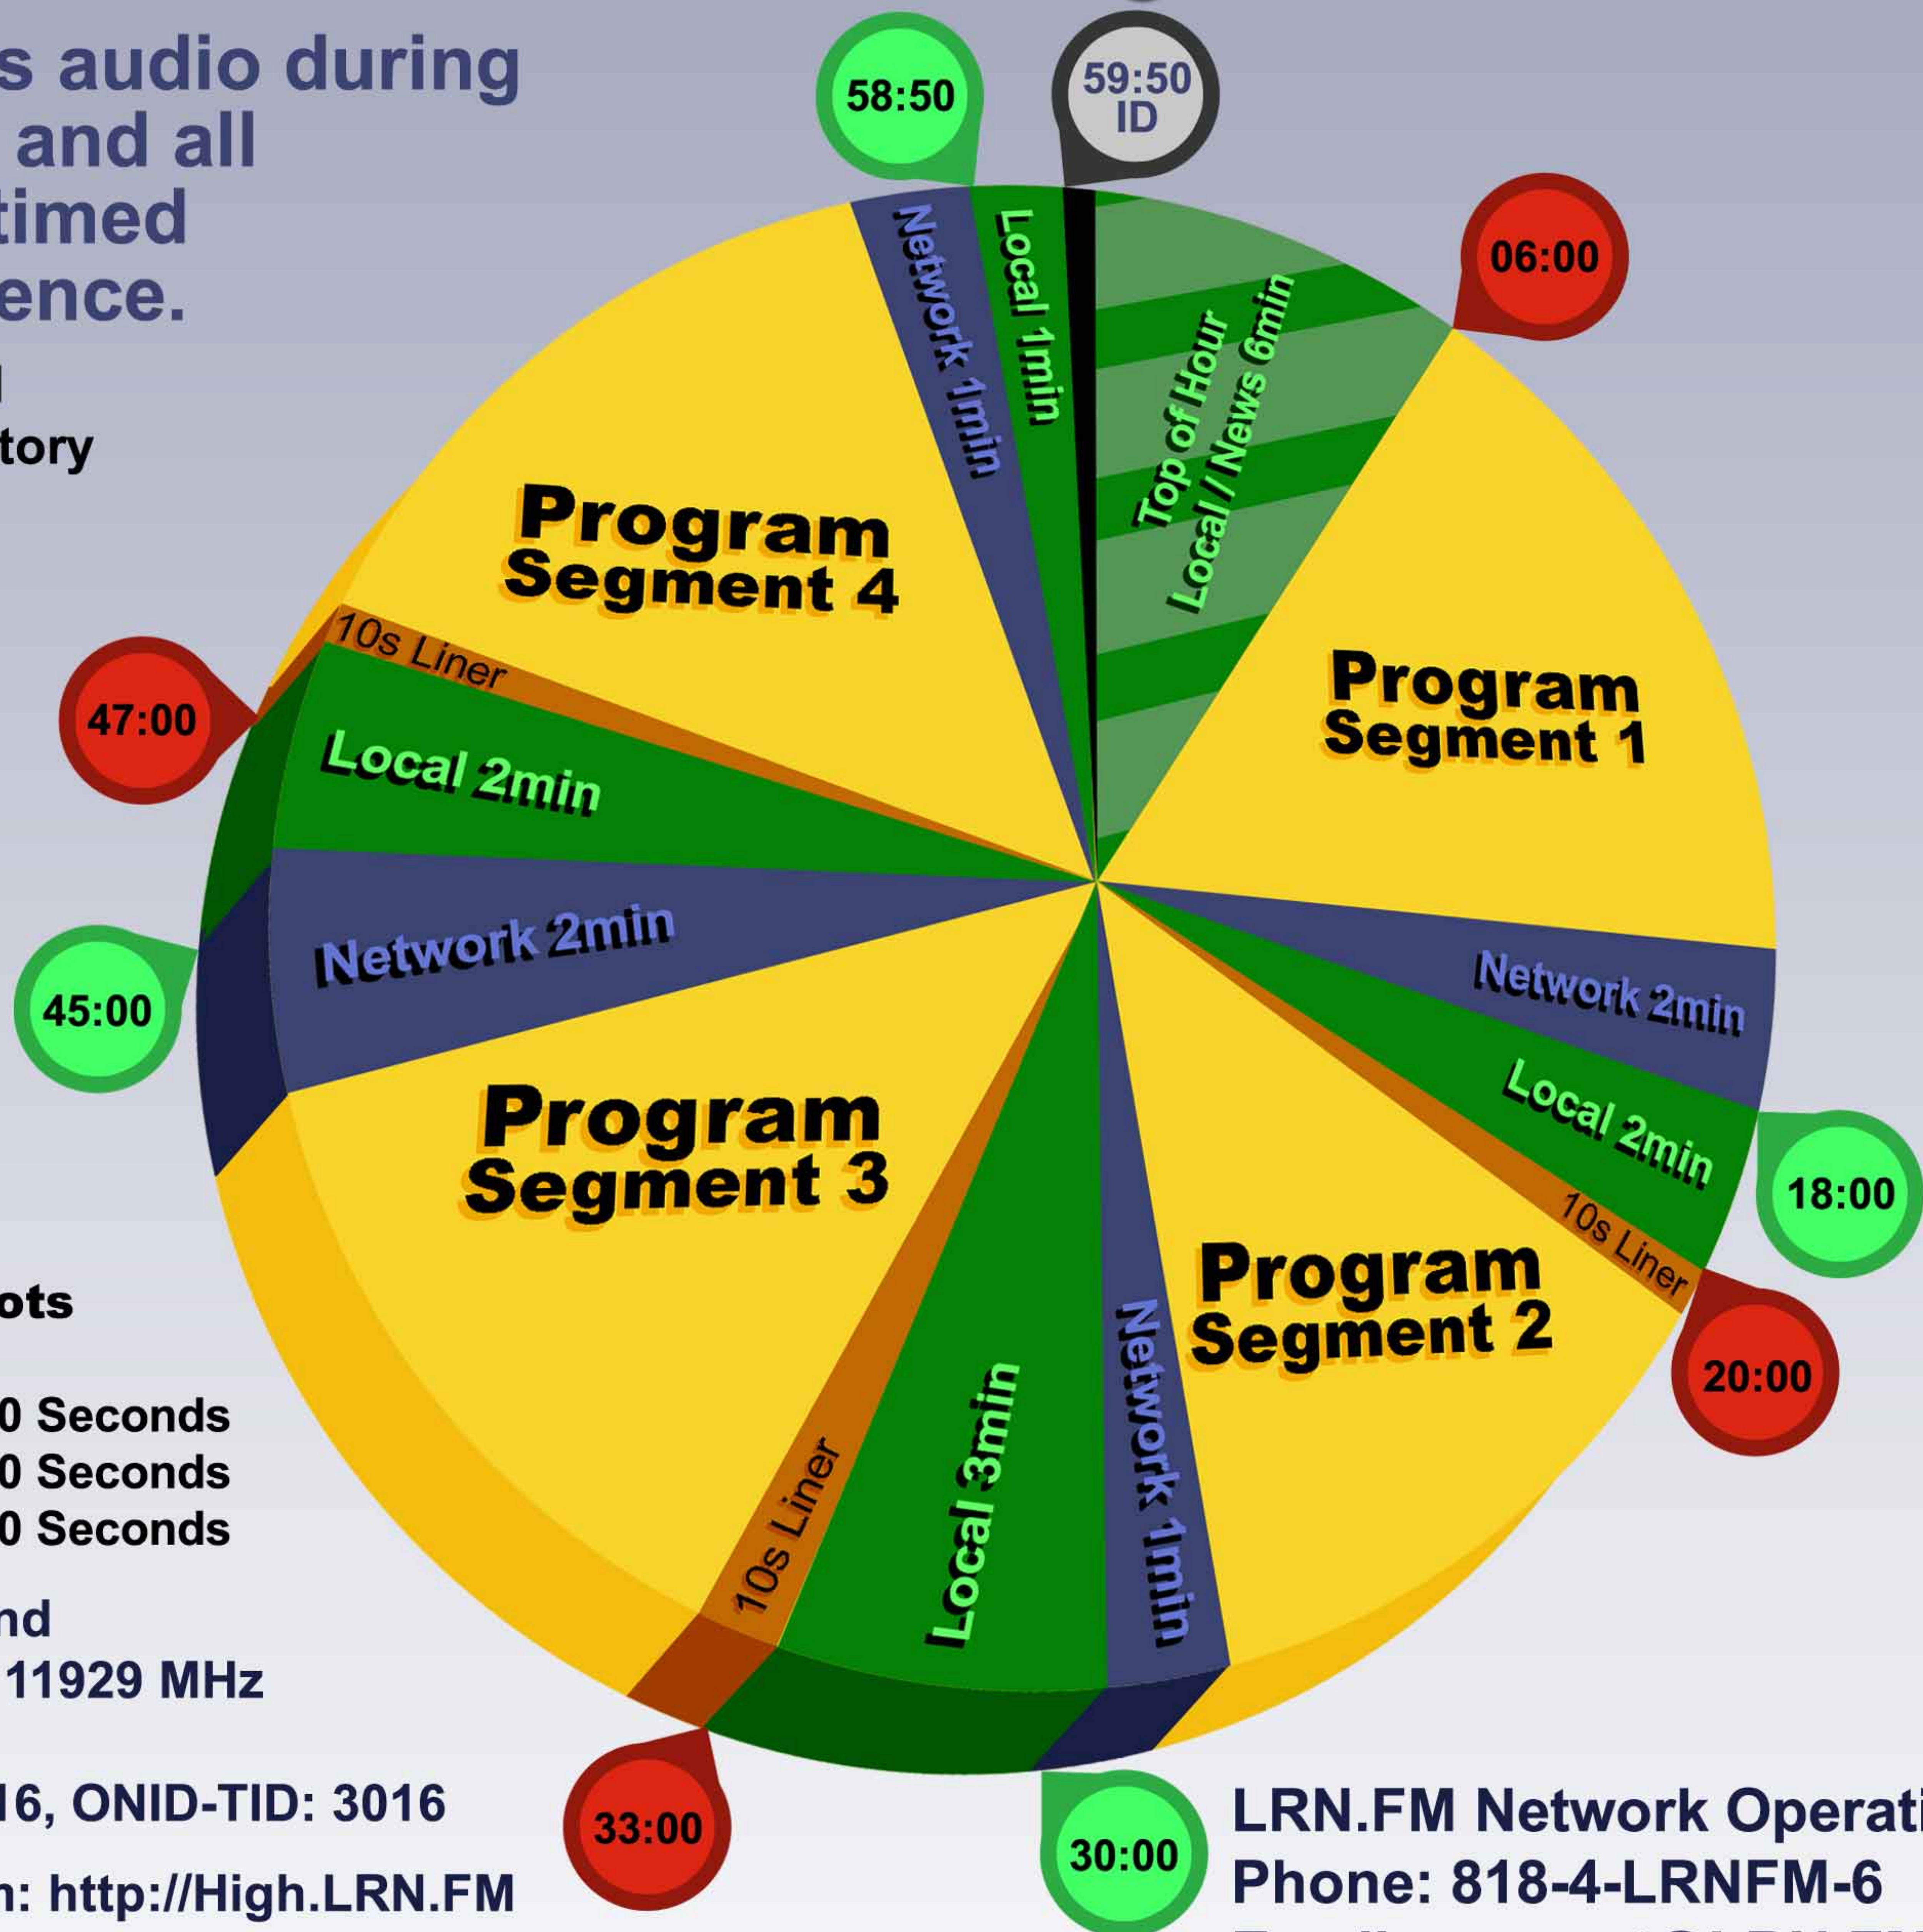

## Network-Wide Clock for All Live and Encore Programs

Network provides audio during locals and liners and all breaks are hard timed for your convenience.

14 Mins Locals: Optional  
06 Mins Network: Mandatory  
10 sec Liners: Optional

### :10 Liners

20:00, 33:00, 47:00

### Program & Network Spots

06:00-18:00 - 12 Minutes  
20:10-30:00 - 09 Minutes, 50 Seconds  
33:10-45:00 - 11 Minutes, 50 Seconds  
47:10-58:50 - 11 Minutes, 40 Seconds

Satellite: Galaxy 19 Ku-Band

LRN.FM, Transponder 11 - 11929 MHz

Vertical Polarization

Symbol Rate: 22000, SID: 16, ONID-TID: 3016

Broadband Internet Stream: <http://High.LRN.FM>

Emergency Listen Line: 760-569-7753

LRN.FM Network Operations  
Phone: 818-4-LRNFM-6  
Email: [support@LRN.FM](mailto:support@LRN.FM)