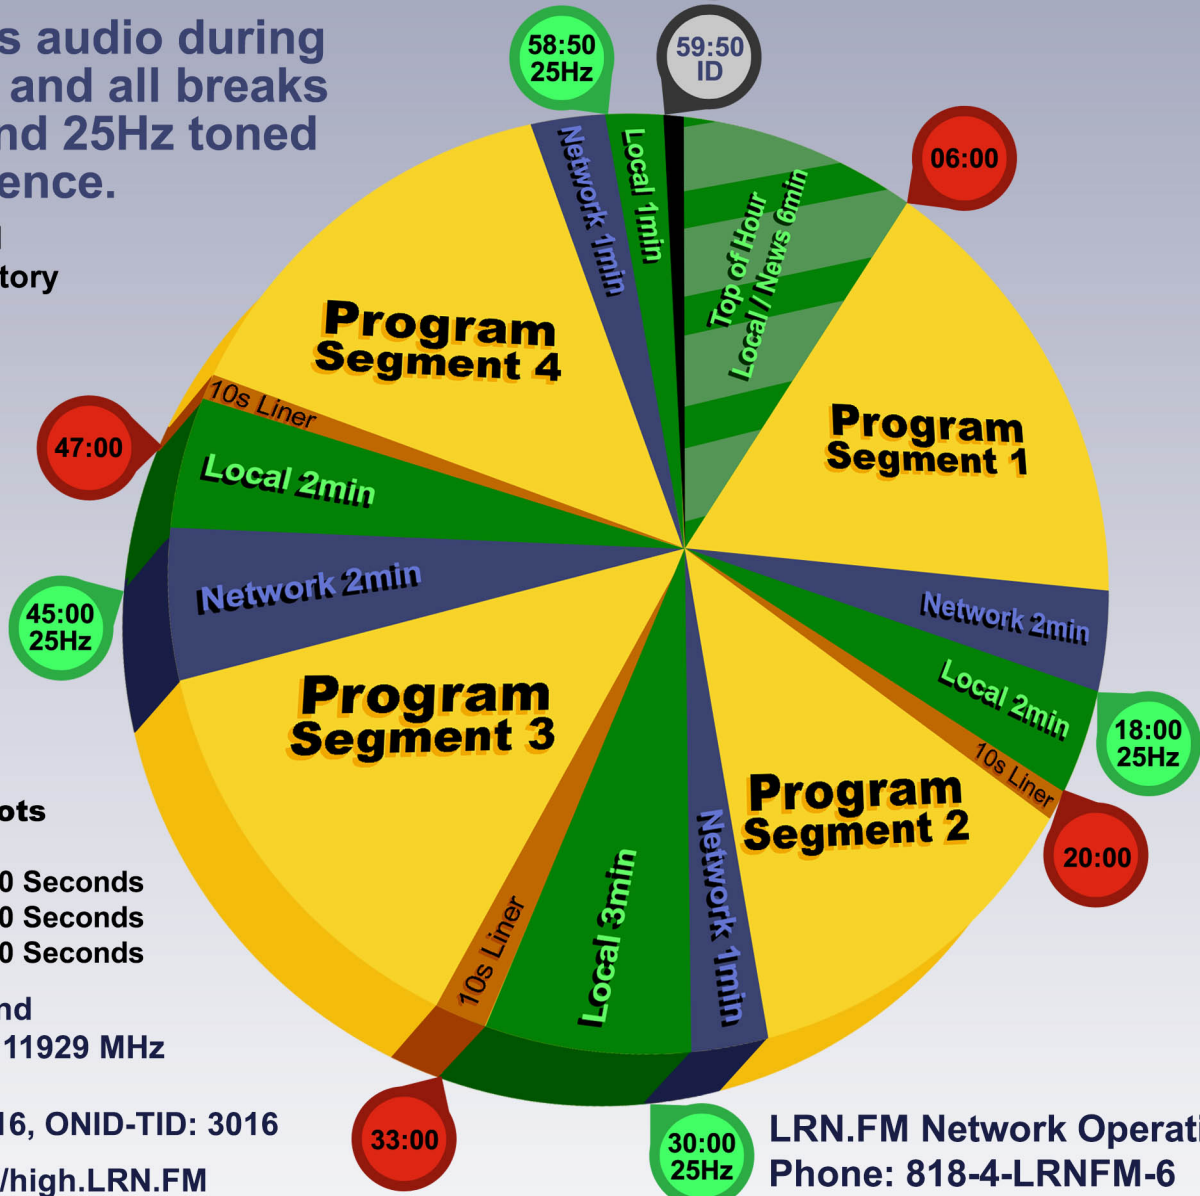

## Network-Wide Clock for All Live and Encore Programs

Network provides audio during locals and liners and all breaks are hard timed and 25Hz toned for your convenience.

14 Mins Locals: Optional  
06 Mins Network: Mandatory  
10 sec Liners: Optional

### :10 Liners

20:00, 33:00, 47:00

### Program & Network Spots

06:00-18:00 - 12 Minutes  
20:10-30:00 - 09 Minutes, 50 Seconds  
33:10-45:00 - 11 Minutes, 50 Seconds  
47:10-58:50 - 11 Minutes, 40 Seconds

Satellite: Galaxy 19 Ku-Band

LRN.FM, Transponder 11 - 11929 MHz

Vertical Polarization

Symbol Rate: 22000, SID: 16, ONID-TID: 3016

64kbps MP3 Stream: <http://high.LRN.FM>

32kbps MP3 Stream: <http://mid.LRN.FM>

LRN.FM Network Operations  
Phone: 818-4-LRNFM-6  
Email: [support@LRN.FM](mailto:support@LRN.FM)